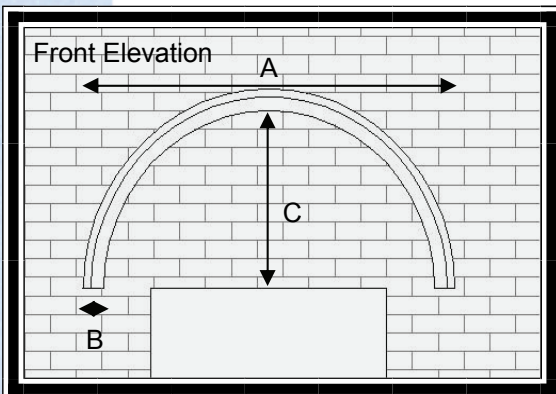

Arch Canopy

Features

- * Smooth Finish
- * Choice of colour
- * Easy to fit

A very attractive Arch Canopy with a smooth finish. The roof is available in our 5 standard colours.

For sizes and dimension of canopies available refer to table below.