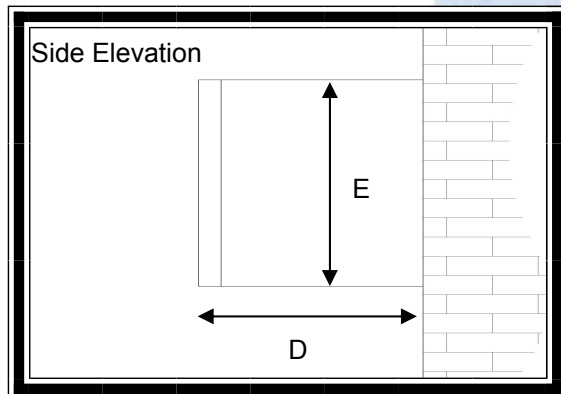

Arch Canopy

Features

- * Smooth Finish
- * Choice of colour
- * Easy to fit

A very attractive Arch Canopy with a smooth finish. The roof is available in our 5 standard colours.

For sizes and dimension of canopies available refer to table below.