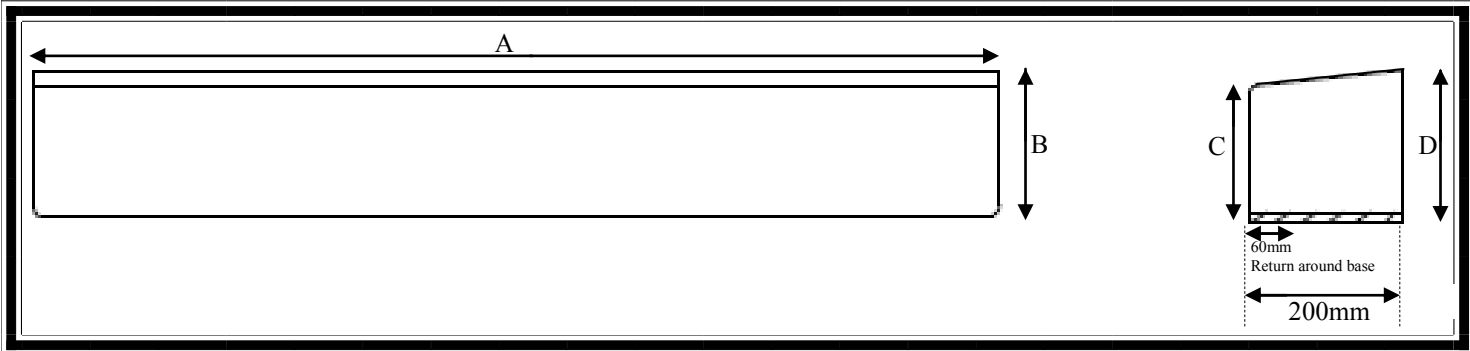

Stone Finish Cill Cover

Please note that dimension A is available upto 1800mm

Dimensions

Type	A	B	C	D	E
1	1300	190	200	190	70
2	1400	190	200	190	70
3	1700	190	200	190	70

Smooth Finish Cill Cover

Please note that dimension A is available upto 1880mm

Dimensions

Type	A	B	C	D
1	1880	190	170	190