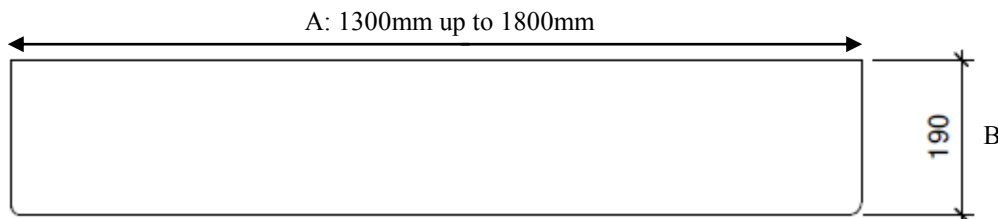

Stone Finish Cill Cover

Please note that dimension A is available upto 1800mm

Dimensions

Type	A	B	C	D	E
1	1300	190	200	190	70
2	1400	190	200	190	70
3	1700	190	200	190	70

Smooth Finish Cill Cover

Please note that dimension A is available upto 1880mm

Dimensions

Type	A	B	C	D
1	1880	190	170	190