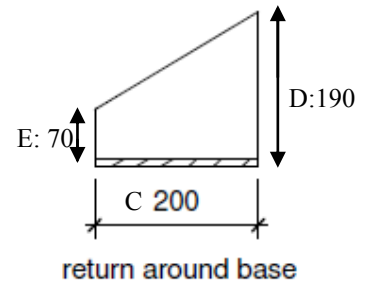

Stone Finish Cill Cover

Please note that dimension A is available upto 1800mm

Dimensions

Type	A	B	C	D	E
1	1300	190	200	190	70
2	1400	190	200	190	70
3	1700	190	200	190	70

Smooth Finish Cill Cover

Please note that dimension A is available upto 1880mm

Dimensions

Type	A	B	C	D
1	1880	190	170	190