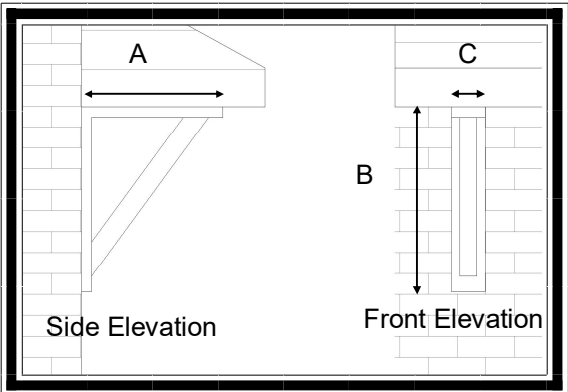

# Gallows Bracket

For sizes and dimension of canopies available refer to table below.

Dimensions

A	B	C			
375	475	68 x 33			
500	580	68 x 33			
700	800	68 x 33			
690	900	70 x 70			