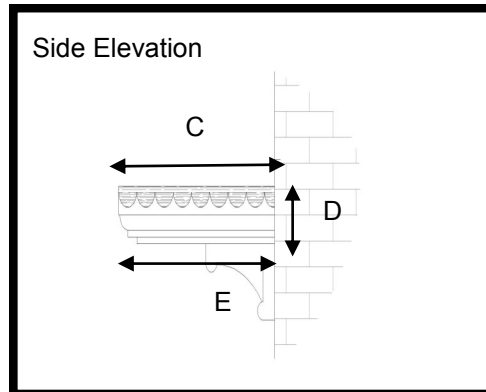

Georgian Canopy (Straight Edge)

With Gallows Brackets

With Large Decorative legs

With Small Decorative legs

Features

- * Variable sizes available
- * Riven Slate top
- * Optional leg brackets
- * Scalloped/straight edge
- * Easy to fit

A modern and attractive flat over-door canopy with an authentic riven slate effect roof available in scalloped or straight edge roof. The roof is available in grey to match aesthetically with the style of house. The soffit (base) section is white.

For sizes and dimension of canopies available refer to table below.

Dimensions

A	B	C	D	E
1420	1580	680	220 (incl 70mm flashing)	600
1650	1810	680	220 (incl 70mm flashing)	600
2000	2160	680	220 (incl 70mm flashing)	600
2150	2310	680	220 (incl 70mm flashing)	600
2400	2560	680	220 (incl 70mm flashing)	600
2800	2960	680	220 (incl 70mm flashing)	600
4300	4460	680	220 (incl 70mm flashing)	600
Variable lengths available Up to 4300mm (roof size)				