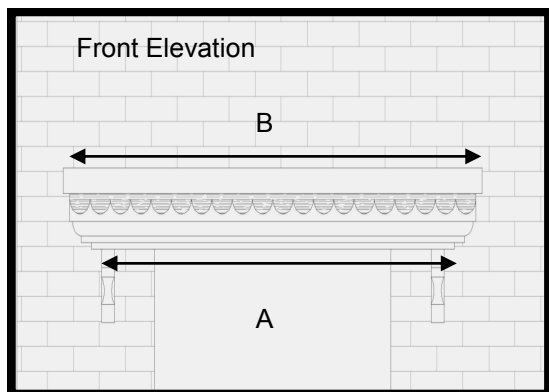

Georgian Canopy (Straight Edge)

With Gallows Brackets

With Large Decorative legs

With Small Decorative legs

Features

- * Variable sizes available
- * Riven Slate top
- * Optional leg brackets
- * Scalloped/straight edge
- * Easy to fit

A modern and attractive flat over-door canopy with an authentic riven slate effect roof available in scalloped or straight edge roof. The roof is available in grey to match aesthetically with the style of house. The soffit (base) section is white.

For sizes and dimension of canopies available refer to table below.

Dimensions

A	B	C	D	E
1420	1580	680	220 (incl 70mm flashing)	600
1650	1810	680	220 (incl 70mm flashing)	600
2000	2160	680	220 (incl 70mm flashing)	600
2150	2310	680	220 (incl 70mm flashing)	600
2400	2560	680	220 (incl 70mm flashing)	600
2800	2960	680	220 (incl 70mm flashing)	600
4300	4460	680	220 (incl 70mm flashing)	600
Variable lengths available Up to 4300mm (roof size)				