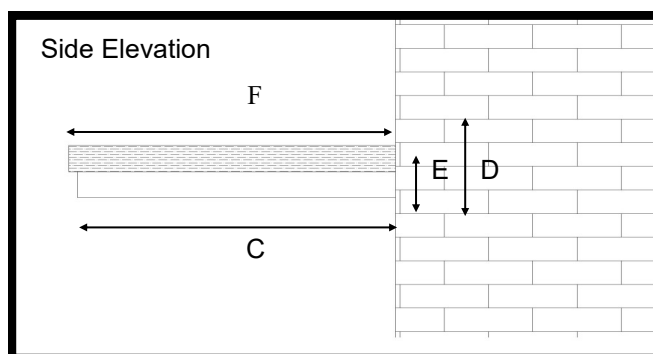

LA Lead Effect Porch Top

Features - Modern design, simple canopy, easy to fit, ideal for height restricted properties, available with a white or brown soffit and slate grey roof.

When ordering, please confirm if you are happy for the rain water to run off all 3 sides or if you would like a water retention ready to have a rain pipe fitted, if so please confirm the position required for the outlet

With water retention with outlet for rain water pipe

Solid Roof—water will run off all 3 sides

For sizes and dimension of canopies available refer to table below.

Dimensions

A	B	C	D	E	F
1800	1820	750	300mm (inc70mm flash)	200	760
2200	2220	1000	300mm (inc70mm flash)	200	1010
2500	2520	1200	300mm (inc70mm flash)	200	1210
2700	2720	1300	300mm (inc70mm flash)	200	1310
3000	3020	1400	300mm (inc70mm flash)	200	1410
3300	3320	1500	300mm (inc70mm flash)	200	1510
3600	3620	1600	300mm (inc70mm flash)	200	1610
3800	3820	1700	300mm (inc70mm flash)	200	1710

Any length available upto 4000mm and any projection available upto 1800mm