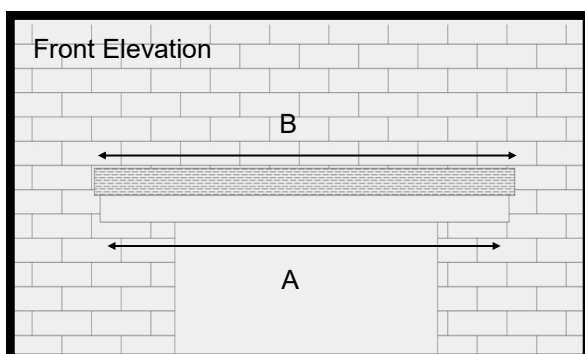

LA Lead Effect Porch Top

Features - Modern design, simple canopy, easy to fit, ideal for height restricted properties, available with a white or brown soffit and slate grey roof.

When ordering, please confirm if you are happy for the rain water to run off all 3 sides or if you would like a water retention ready to have a rain pipe fitted, if so please confirm the position required for the outlet

With water retention with outlet for rain water pipe

Solid Roof—water will run off all 3 sides

For sizes and dimension of canopies available refer to table below.

Dimensions

A	B	C	D	E	F
1800	1820	750	300mm (inc70mm flash)	200	760
2200	2220	1000	300mm (inc70mm flash)	200	1010
2500	2520	1200	300mm (inc70mm flash)	200	1210
2700	2720	1300	300mm (inc70mm flash)	200	1310
3000	3020	1400	300mm (inc70mm flash)	200	1410
3300	3320	1500	300mm (inc70mm flash)	200	1510
3600	3620	1600	300mm (inc70mm flash)	200	1610
3800	3820	1700	300mm (inc70mm flash)	200	1710

Any length available upto 4000mm and any projection available upto 1800mm