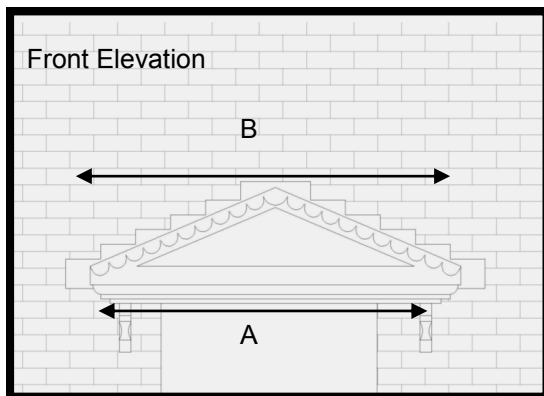

Roman Canopy (Straight Edge)

Features

- * Riven Slate effect roof
- * Dual Pitched
- * Variable sizes available
- * Optional leg brackets
- * Easy to fit

An attractive Dual-Pitch over door canopy with an Authentic Riven Slate Effect Roof.
Available Scalloped or Straight edge detail.
The roof is available in slate grey and the soffit (base) in white

For sizes and dimension of canopies available refer to table below.

Dimensions

| A | B | C | D | E | Roof Pitch |
|------|------|-----|------------------------|-----|--------------|
| 1000 | 1160 | 680 | 470(incl 70mmflashing) | 600 | 19 degrees |
| 1380 | 1550 | 680 | 470(incl 70mmflashing) | 600 | 18 degrees |
| 1730 | 1880 | 680 | 470(incl 70mmflashing) | 600 | 14.5 degrees |