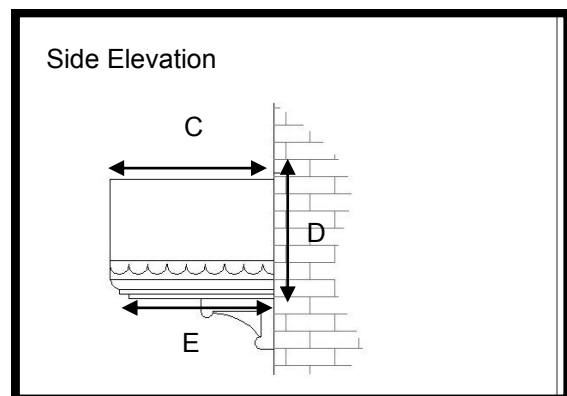

Roman Canopy (Straight Edge)

Features

- * Riven Slate effect roof
- * Dual Pitched
- * Variable sizes available
- * Optional leg brackets
- * Easy to fit

An attractive Dual-Pitch over door canopy with an Authentic Riven Slate Effect Roof.
Available Scalloped or Straight edge detail.
The roof is available in slate grey and the soffit (base) in white

For sizes and dimension of canopies available refer to table below.

Dimensions

| A | B | C | D | E | Roof Pitch |
|------|------|-----|------------------------|-----|--------------|
| 1000 | 1160 | 680 | 470(incl 70mmflashing) | 600 | 19 degrees |
| 1380 | 1550 | 680 | 470(incl 70mmflashing) | 600 | 18 degrees |
| 1730 | 1880 | 680 | 470(incl 70mmflashing) | 600 | 14.5 degrees |