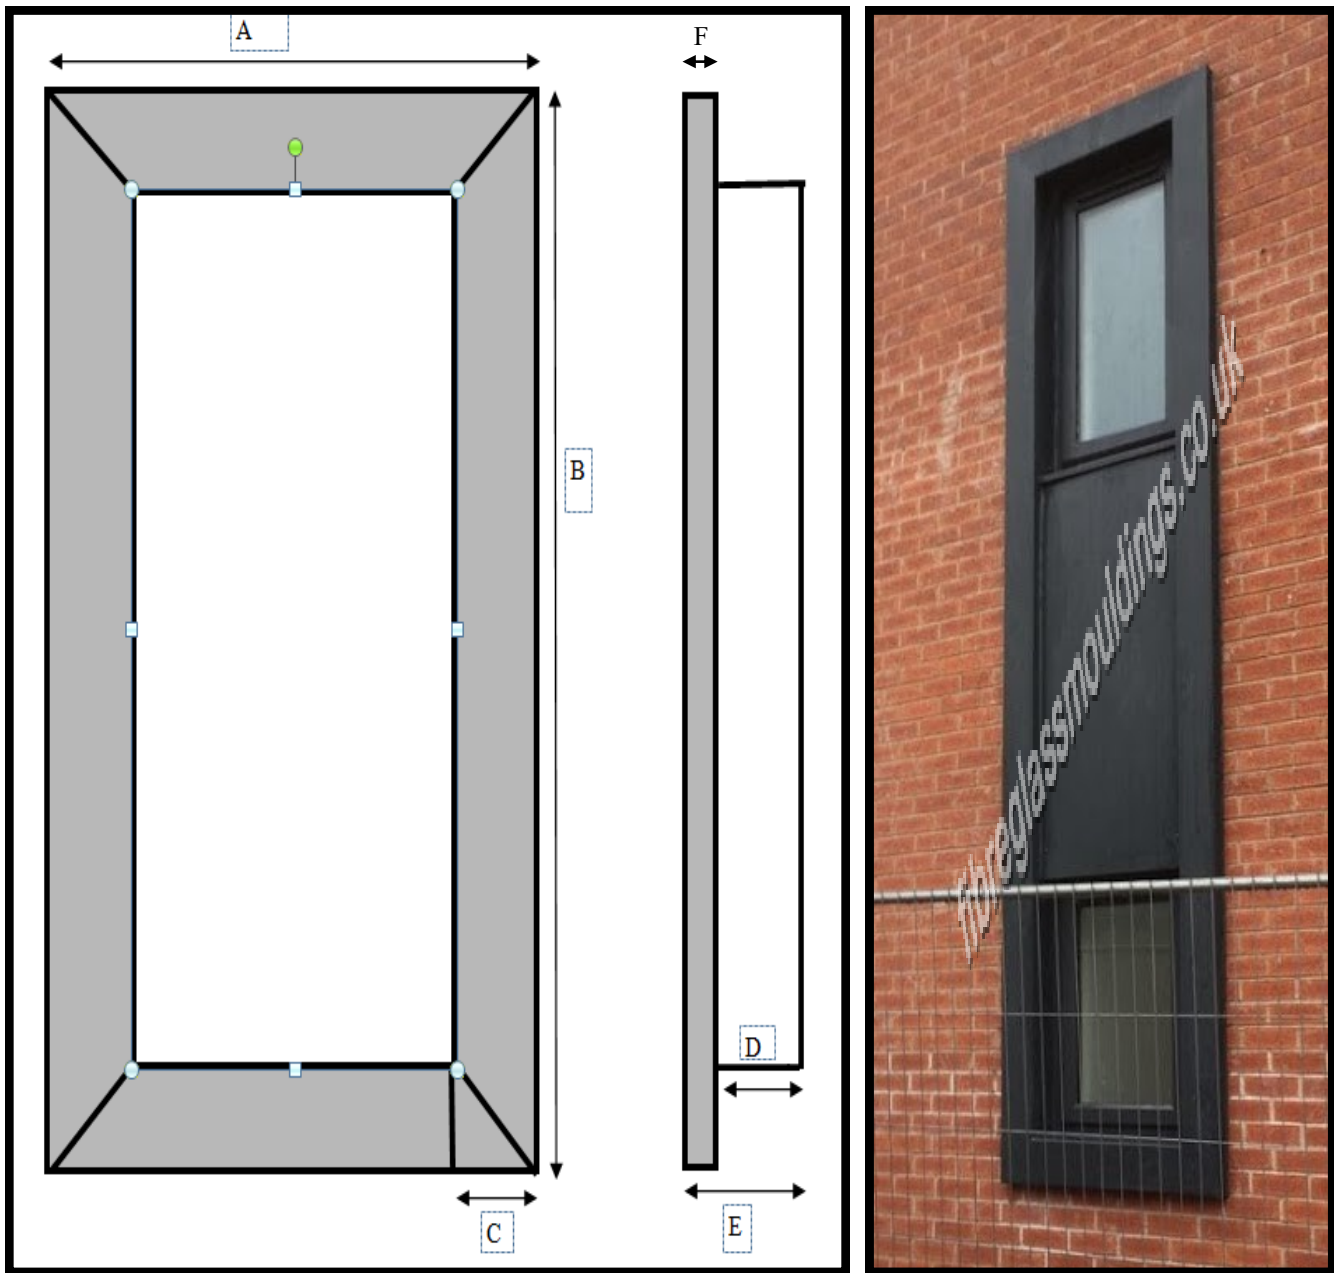

Window Surround

Available in any colour

Dimensions

A	B	C	D	E	F
2440mm maximum	4800mm	160mm	180mm maximum	240mm maximum	60mm

Globe Works, Richmond Street, Accrington, Lancashire, BB5 0RH
Tel: 01254 357000 Fax: 01254 357011
www.fibreglassmouldings.co.uk email:info@fibreglassmouldings.co.uk
England Reg. No. 04979363 VAT No. 831 9972 94
Last Updated - 19.04.2018